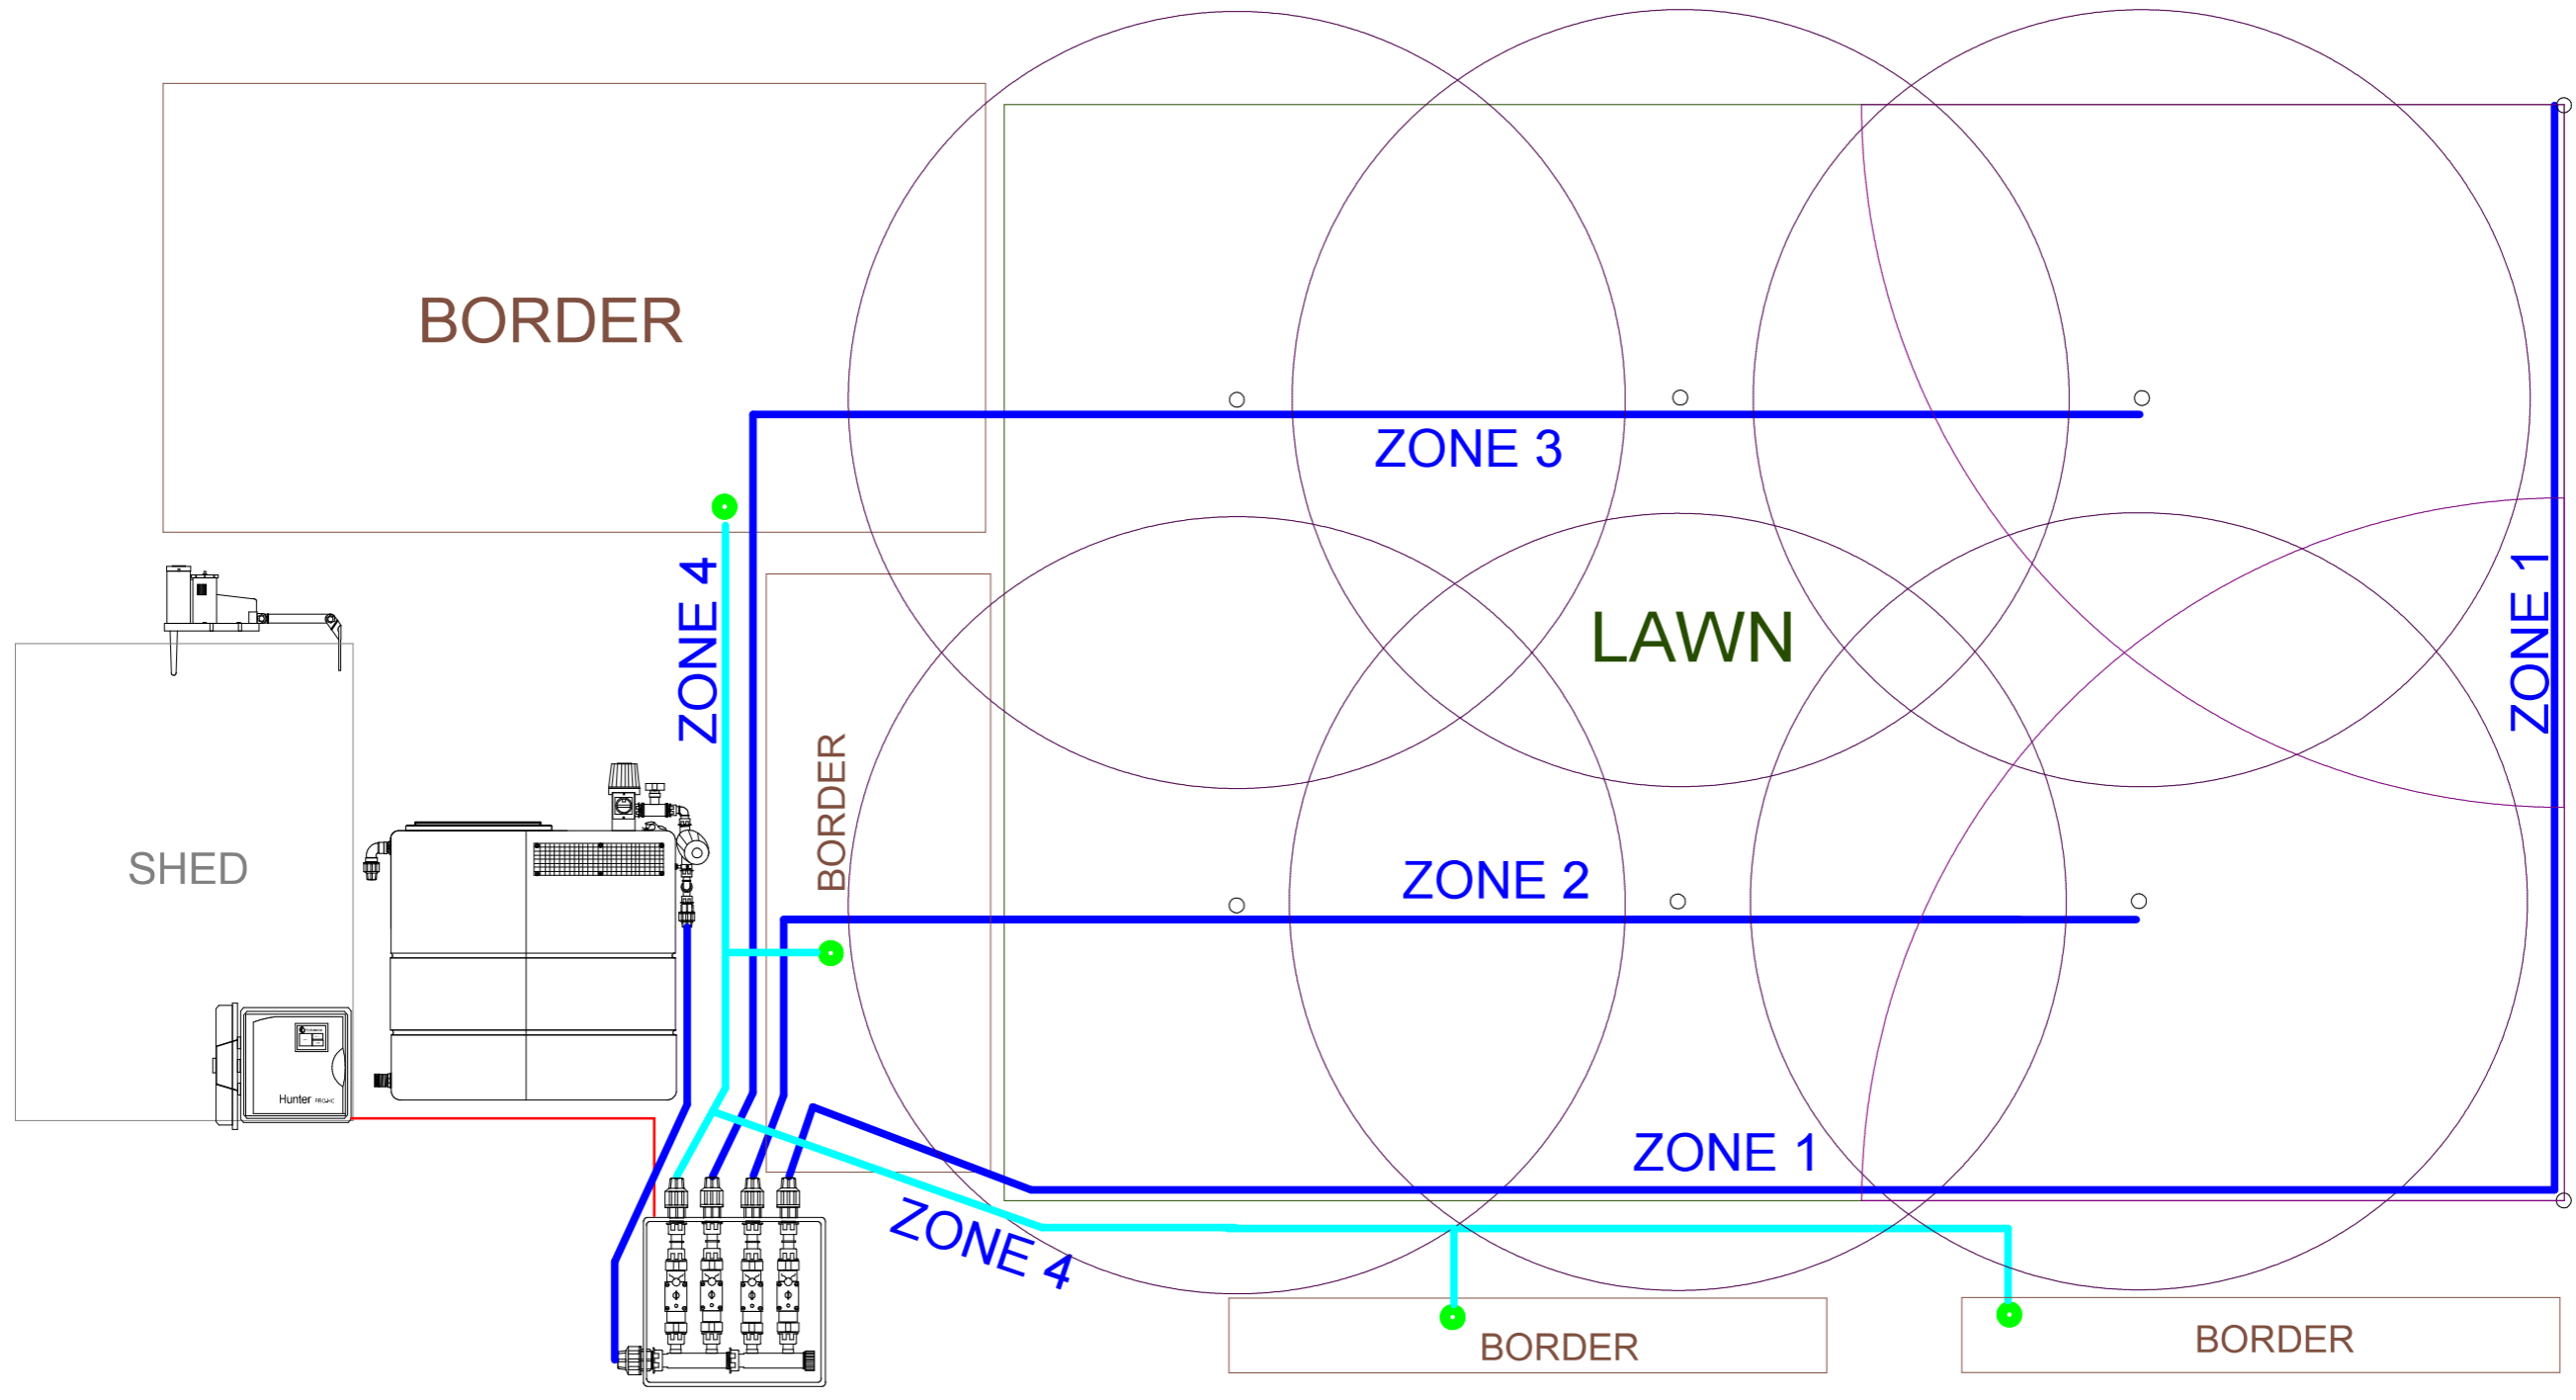

Do not scale off this drawing
All dimensions should be checked on site
E. & O.E.

© ACCESS IRRIGATION LTD

KEY

-  = PRESSURE BOOSTER UNIT
-  = CONTROLLER
-  = 2-ZONE VALVE BOX
-  = WIRELESS RAIN SENSOR

Title:	COMPLETE AUTOMATIC GARDEN WATERING SYSTEM - SMALL
Scale:	1:100 @ A3
Rev:	0
Drawing No:	DR005W

Do not scale off this drawing
 All dimensions should be checked on site
 E. & O.E.

© ACCESS IRRIGATION LTD

KEY

- = PRESSURE BOOSTER UNIT
- = CONTROLLER
- = 4-ZONE VALVE BOX
- = WIRELESS RAIN SENSOR

Title:	COMPLETE AUTOMATIC GARDEN WATERING SYSTEM - LARGE
Scale:	1:100 @ A3
Rev:	0
Drawing No:	DR004W