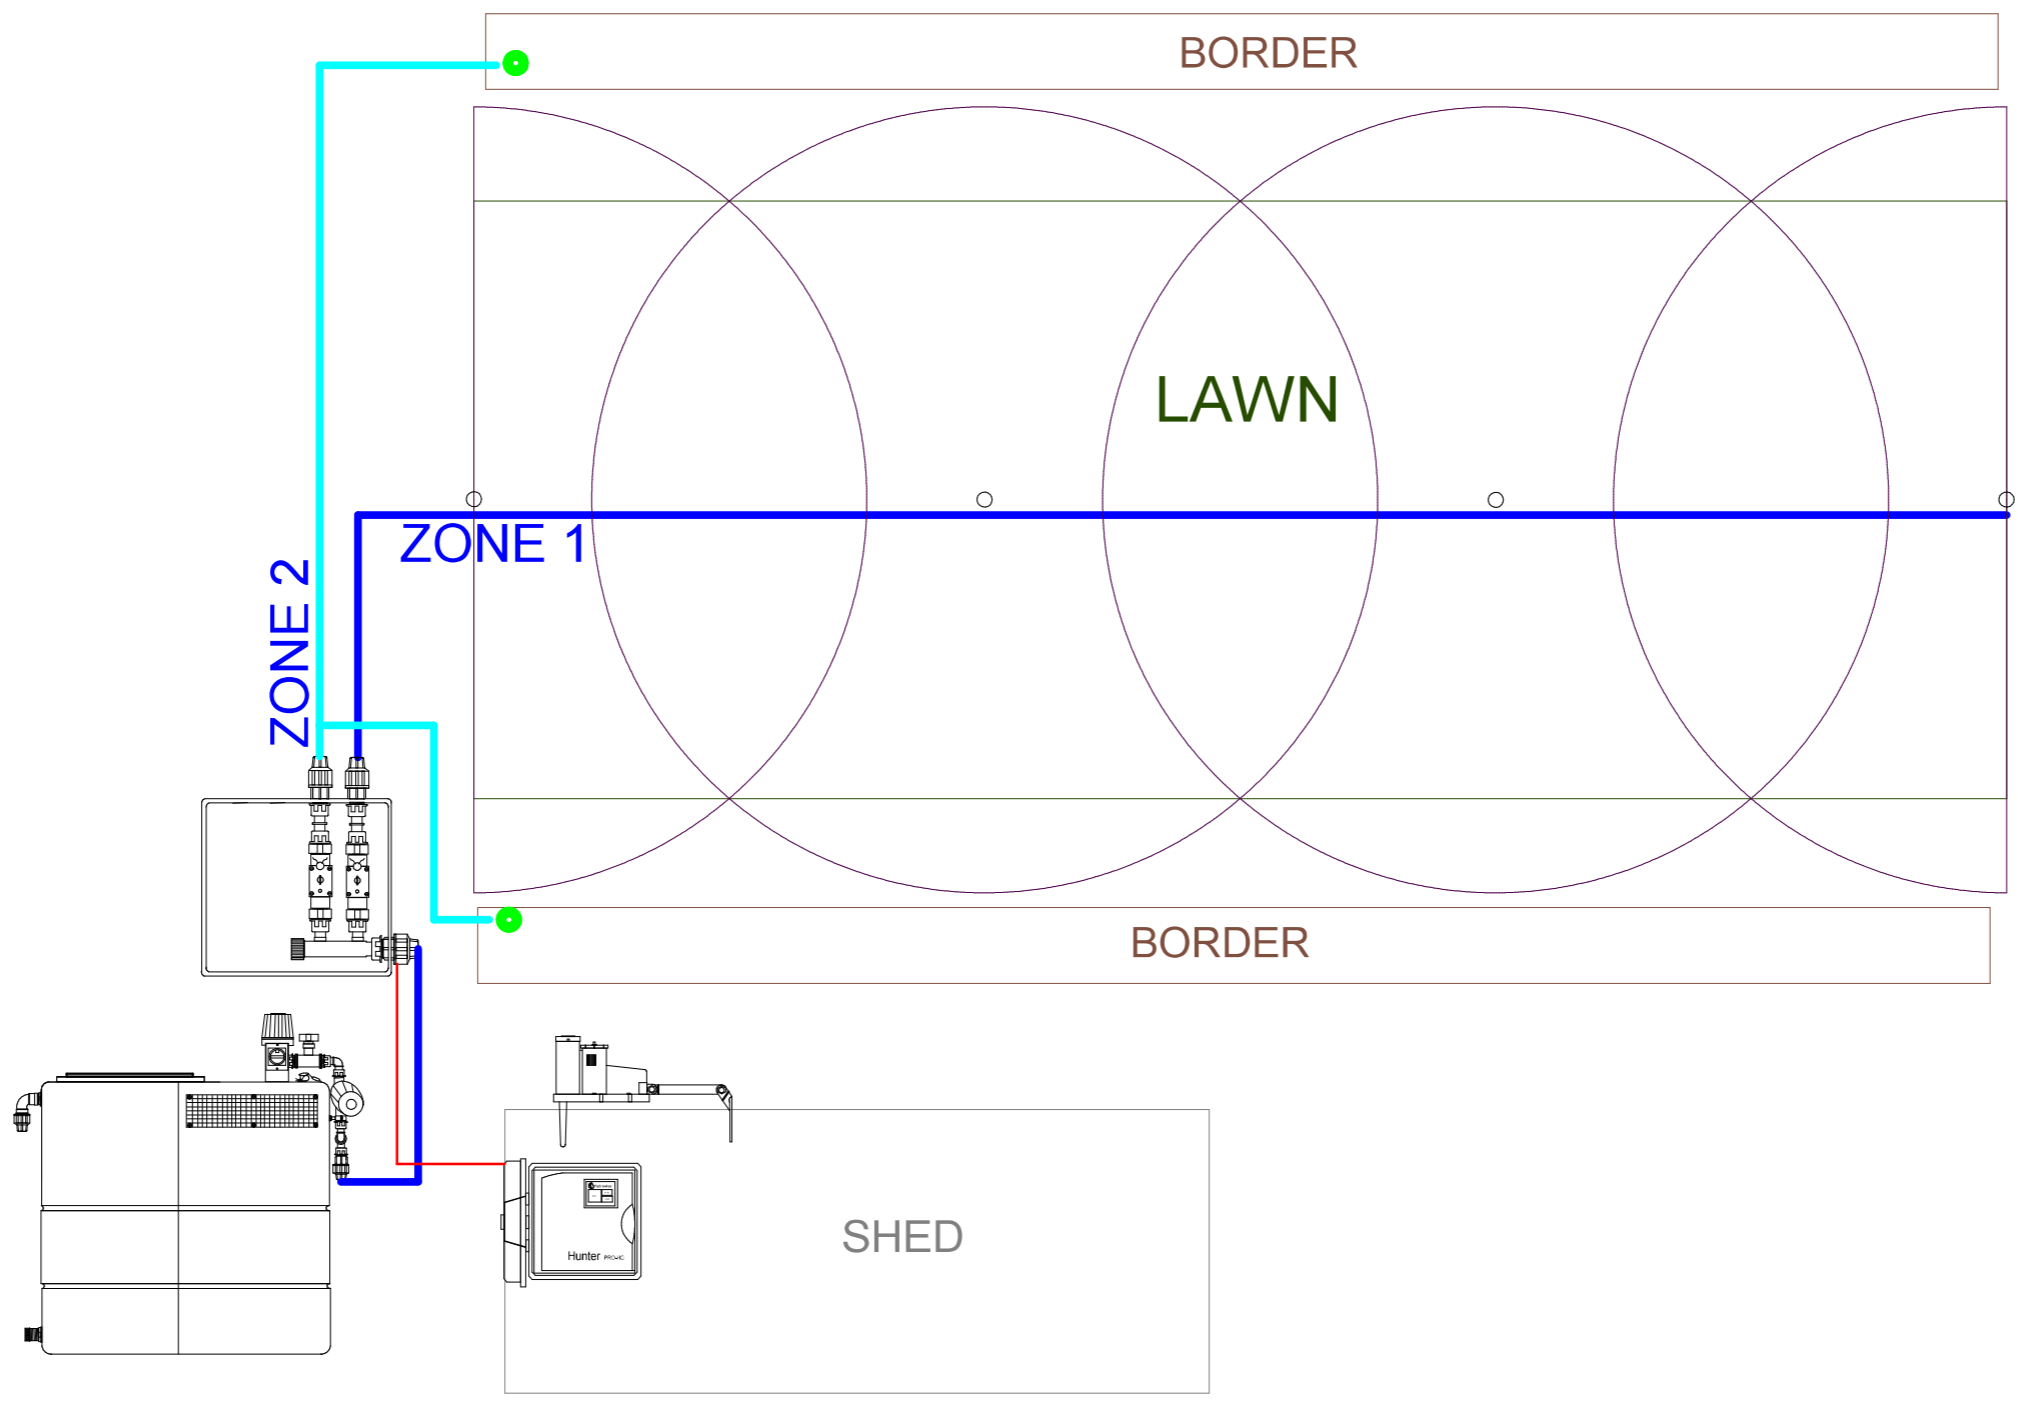

Do not scale off this drawing
All dimensions should be checked on site
E. & O.E.

© ACCESS IRRIGATION LTD

KEY

-  = PRESSURE BOOSTER UNIT
-  = CONTROLLER
-  = 2-ZONE VALVE BOX
-  = WIRELESS RAIN SENSOR

Title:	COMPLETE AUTOMATIC GARDEN WATERING SYSTEM - SMALL
Scale:	1:100 @ A3
Rev:	0
Drawing No:	DR005W

Do not scale off this drawing
 All dimensions should be checked on site
 E. & O.E.

© ACCESS IRRIGATION LTD

KEY

- = PRESSURE BOOSTER UNIT
- = CONTROLLER
- = 4-ZONE VALVE BOX
- = WIRELESS RAIN SENSOR

Title:	COMPLETE AUTOMATIC GARDEN WATERING SYSTEM - LARGE
Scale:	1:100 @ A3
Rev:	0
Drawing No:	DR004W